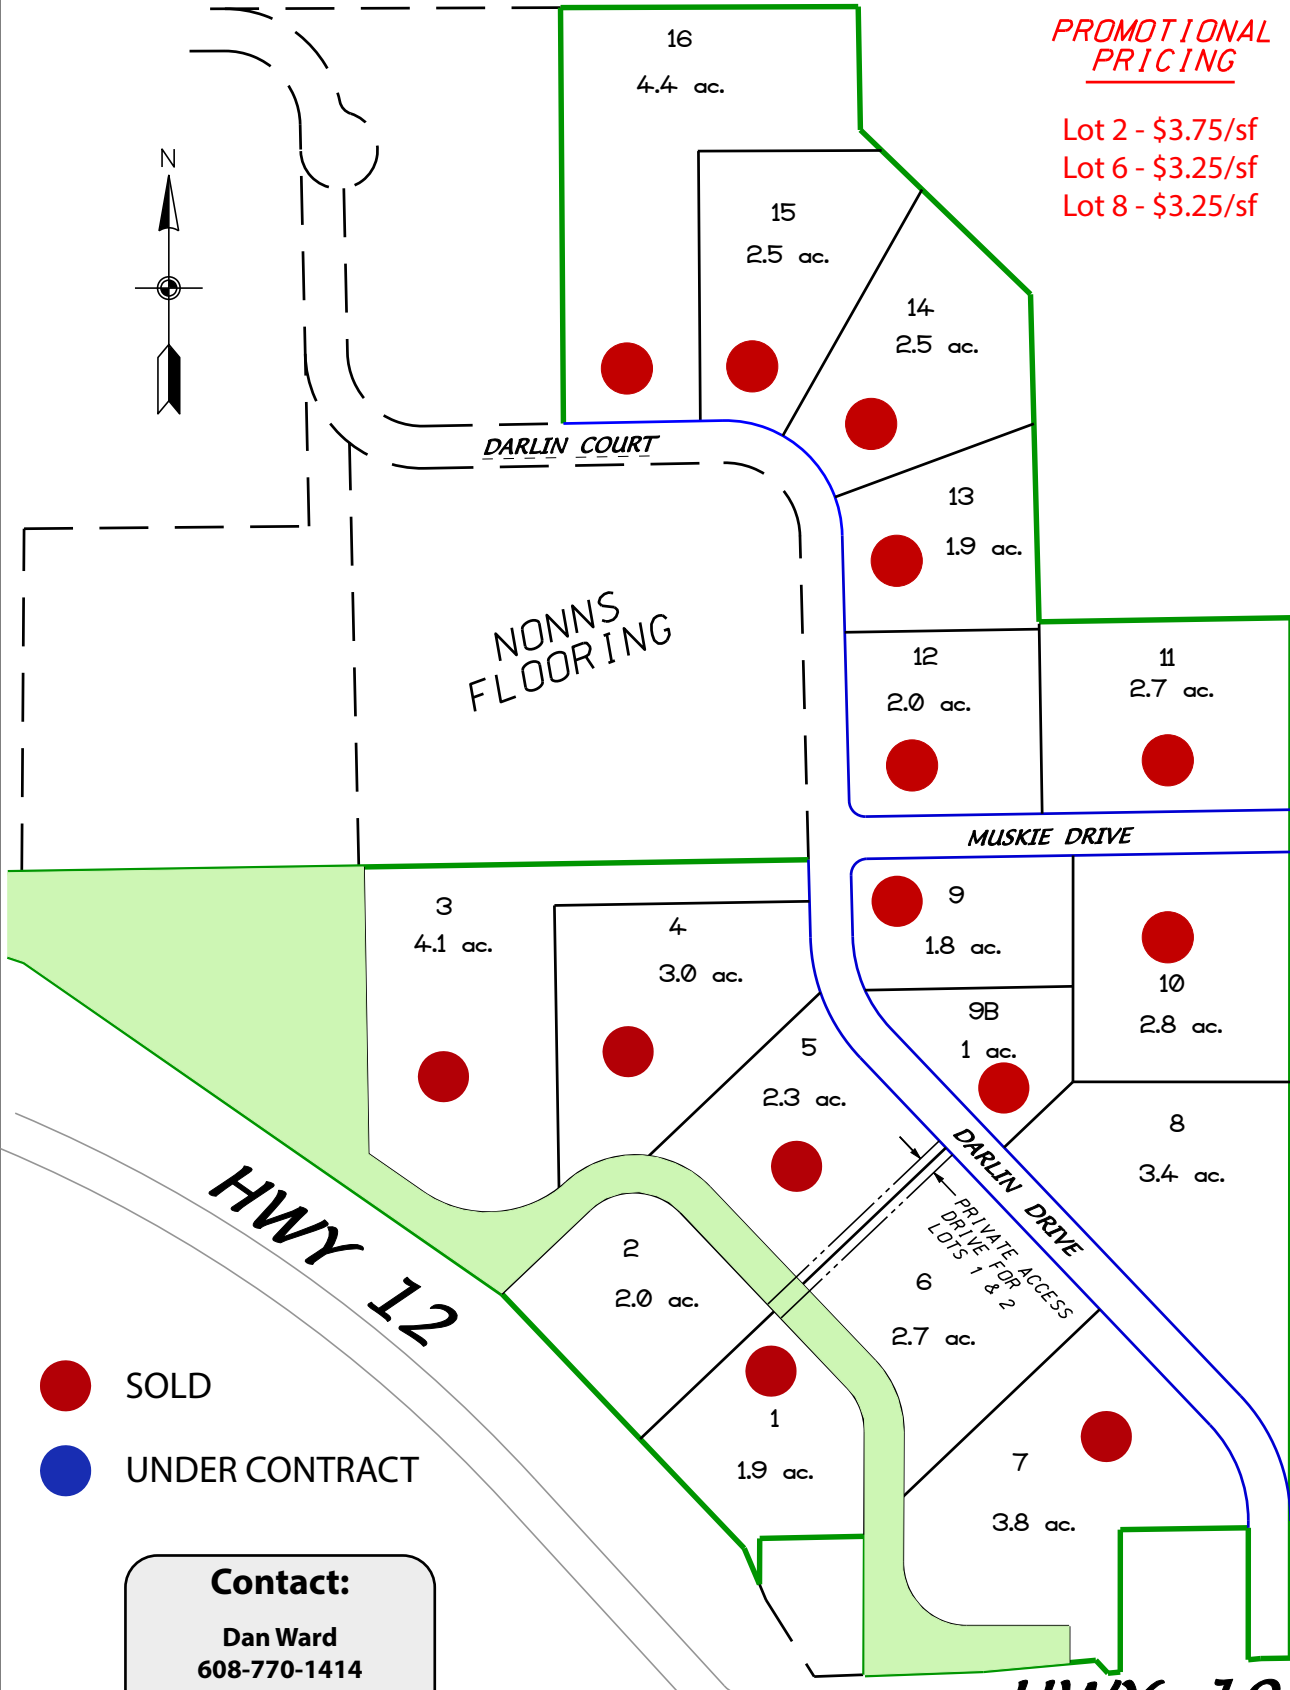

SPRINGFIELD CORNERS COMMERCIAL CENTER

PROMOTIONAL PRICING

Lot 2 - \$3.75/sf
 Lot 6 - \$3.25/sf
 Lot 8 - \$3.25/sf

- SOLD
- UNDER CONTRACT

Contact:
 Dan Ward
 608-770-1414
 dan@united-land.com
 www.united-land.com

⌘ TRAFFIC SIGNAL

HWY 19