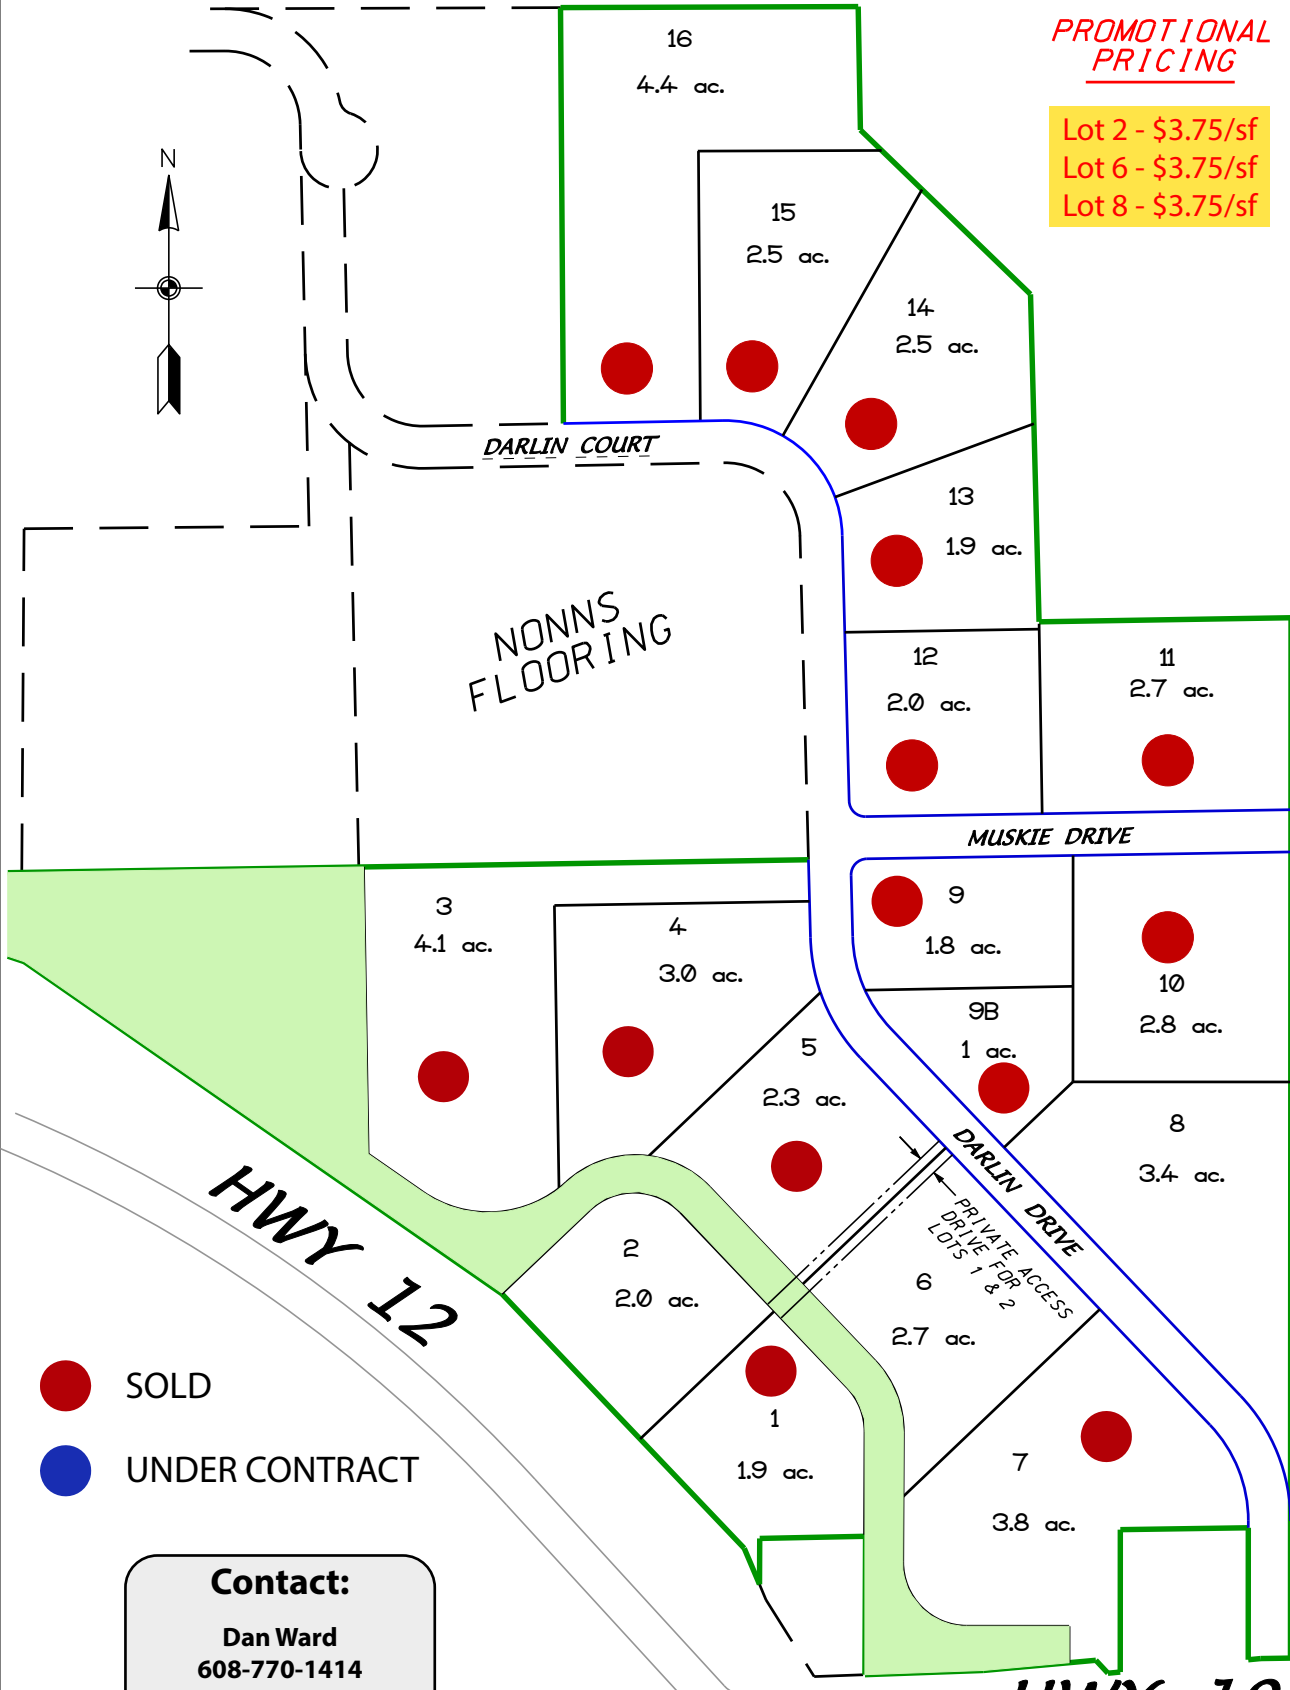

SPRINGFIELD CORNERS COMMERCIAL CENTER

PROMOTIONAL PRICING

Lot 2 - \$3.75/sf
 Lot 6 - \$3.75/sf
 Lot 8 - \$3.75/sf

- SOLD
- UNDER CONTRACT

Contact:
 Dan Ward
 608-770-1414
 dan.ward@cbre.com
 www.united-land.com

TRAFFIC SIGNAL

HWY 19